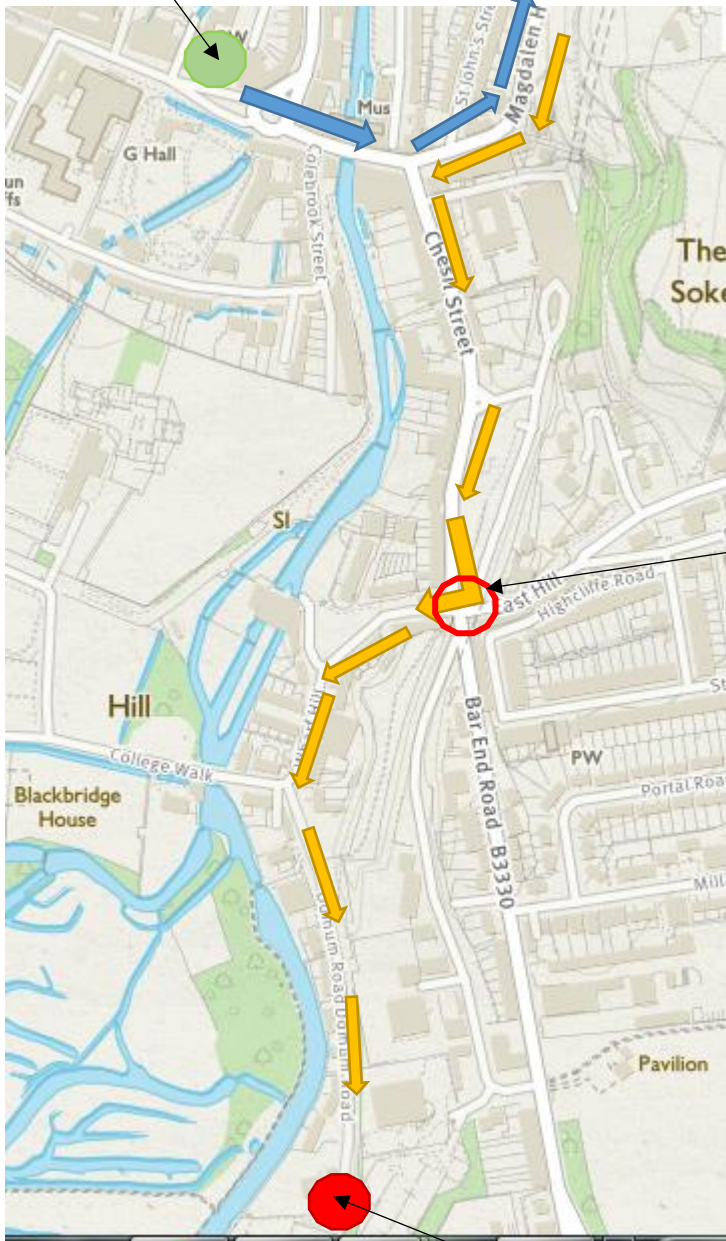

Revised Bike Route 2016

START
Outside Guildhall

➔ Outbound Route
➔ Return Route

CHANGE
Right turn

FINISH
Palmers Field